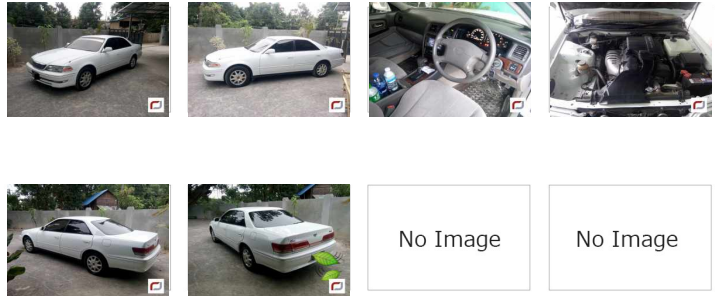

Toyota Mark2 (Mark II) (1999)

145 Lks
With Licence(MDY)

MILEAGE
100,000 km

TRANSMISSION
Automatic

DRIVE
2WD

FUEL
Petrol

Until Sold

Updated: 11/07/2018

VEHICLE DETAILS

Serial No	00117746	Engine Power	2,000cc
Year	1999	Code	---
Color	Other	Licence	With Licence(MDY)
Steering	Right	Build Type	SEDAN
Licenseplate	(Black) MDY - 5E - ****	Town Ship	Other
Grade	---		