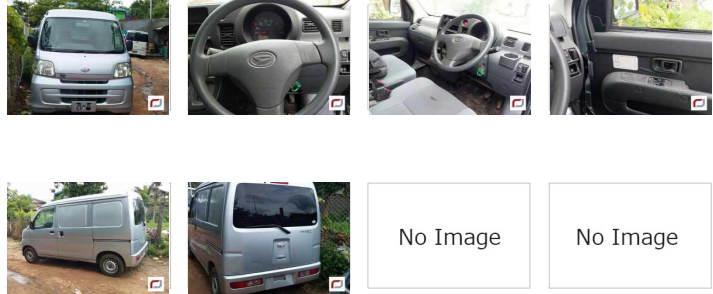

Daihatsu Hijet (2009)

85 Lks

With Licence(MDY)

No Image

No Image

MILEAGE
100,000 km

TRANSMISSION
Automatic

DRIVE
2WD

FUEL
Petrol

L Until Sold

Updated: 11/07/2018

VEHICLE DETAILS

Serial No 00117752

Engine Power 660cc

Year 2009

Code ---

Standard features

Comfort

A/C: Front

Safety

Airbag: Driver

Windows

Power Windows

Call Us