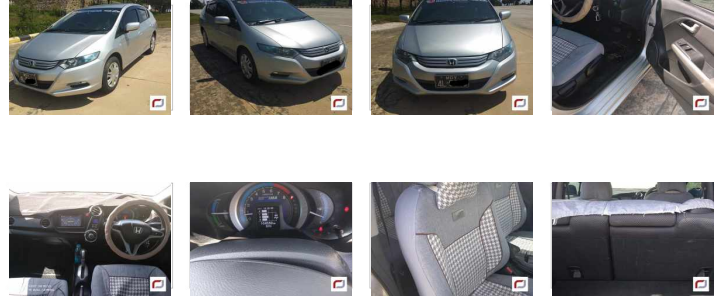

Honda Insight (2010)

180 Lks

With Licence(MDY)

MILEAGE
104,532 km

TRANSMISSION
Automatic

DRIVE
2WD

FUEL
Petrol

Until Sold

Updated: 19/10/2018

VEHICLE DETAILS

Serial No	00121538	Engine Power	1,300cc
Year	2010	Code	ZE2
Color	silver	Licence	With Licence(MDY)
Steering	Right	Build Type	HATCHBACK
Licenseplate	(Black) MDY - 4L - ****	Town Ship	Other
Grade	G		

Optional

Standard features

Rear Spoiler   Alloy Wheels

Comfort

A/C: Front   Power Steering
TV

Safety

Airbag: Driver   Back camera

Windows

Power Windows   Rear Window Defroster

Call Us

09-450614307

09-442259440

09-442258604