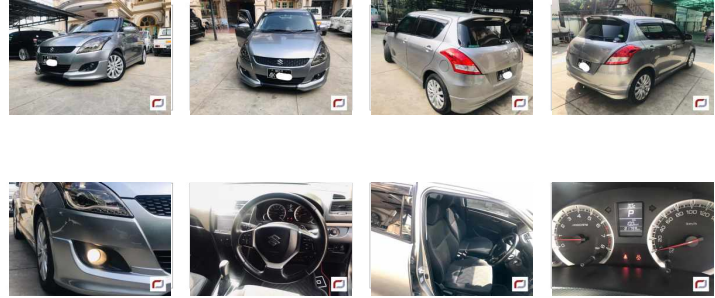

Suzuki Swift (2013)

185 Lks

With Licence(MDY)

MILEAGE
80,000 km

TRANSMISSION
Automatic

DRIVE
2WD

FUEL
Petrol

Until Sold

Updated: 22/10/2018

VEHICLE DETAILS

Serial No	00121723	Engine Power	1,300cc
Year	2013	Code	---
Color	gray	Licence	With Licence(MDY)
Steering	Right	Build Type	HATCHBACK
Licenseplate	(Black) MDY - 4K - ****	Town Ship	Other
Grade	XS		

Optional

Standard features

Rear Spoiler Alloy Wheels

Comfort

A/C: Front Power Steering
Remote Keyless Entry TV
Push Start

Safety

Airbag: Driver Airbag: Passenger
Anti-Lock Brake System Fog lights
Back camera