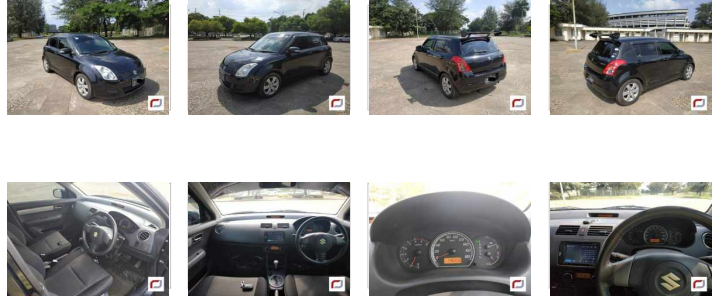

Suzuki Swift (2008)

126 Lks

With Licence(YGN)

**MILEAGE**  
146,000 km

**TRANSMISSION**  
Automatic

**DRIVE**  
2WD

**FUEL**  
Petrol

**L** Until Sold

Updated: 12/11/2018

**VEHICLE DETAILS**

<b>Serial No</b>	00122352	<b>Engine Power</b>	1,200cc
<b>Year</b>	2008	<b>Code</b>	---
<b>Color</b>	black	<b>Licence</b>	With Licence(YGN)
<b>Steering</b>	Right	<b>Build Type</b>	HATCHBACK
<b>Licenseplate</b>	(Black) YGN - 2E - ****	<b>Town Ship</b>	Other(Yangon)
<b>Grade</b>	---		

**Optional**

**Standard features**

Alloy Wheels

**Comfort**

A/C: Front      Power Steering  
TV                      Push Start

**Safety**

Airbag: Driver      Airbag: Passenger  
Anti-Lock Brake System      Back camera