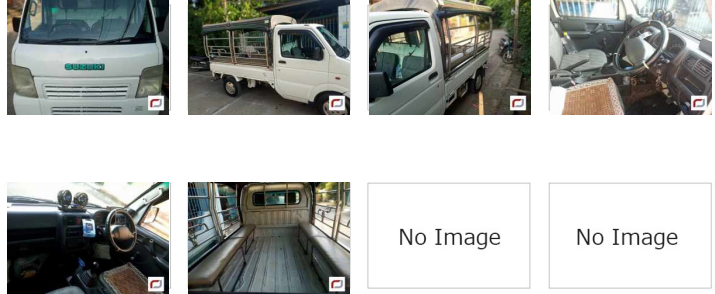

Suzuki Carry (2003)

73 Lks

With Licence(Other)

MILEAGE
100,000 km

TRANSMISSION
Manual

DRIVE
4WD

FUEL
Petrol

Until Sold

Updated: 14/11/2018

VEHICLE DETAILS

Serial No 00122414
Year 2003
Color white
Steering Right
Licenseplate (Black) BGO - 5G - ****
Grade ---

Engine Power 660cc
Code ---
Licence With Licence(Other)
Build Type TRUCK
Town Ship Thanlyin