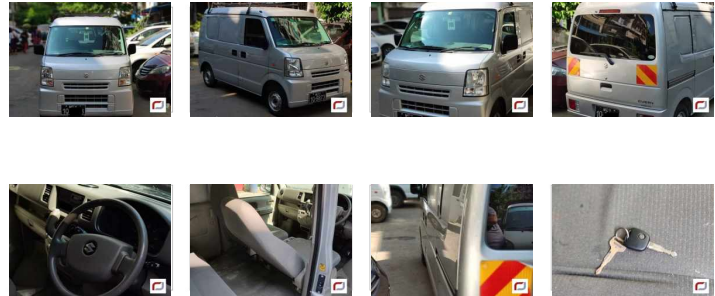

Suzuki Every (2009)

86 Lks

With Licence(MDY)

MILEAGE

146,000 km

TRANSMISSION

Automatic

DRIVE

2WD

FUEL

Petrol

Until Sold

Updated: 14/11/2018

VEHICLE DETAILS

Serial No 00122418

Year 2009

Color silver

Steering Right

Licenseplate (Black) MDY - 1Q - ****

Grade ---

Engine Power 660cc

Code ---

Licence With Licence(MDY)

Build Type VAN

Town Ship Other(Yangon)

Optional

Standard features

Comfort

A/C: Front

Power Steering

Safety

Airbag: Driver