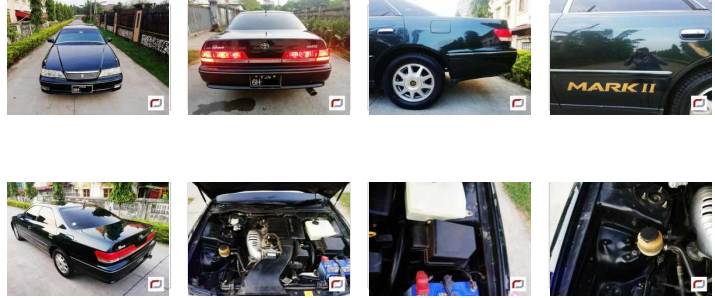

Toyota Mark2 (Mark II) (1999)

158 Lks
With Licence(YGN)

MILEAGE
100,000 km

TRANSMISSION
Automatic

DRIVE
2WD

FUEL
Petrol

L Until Sold

Updated: 09/11/2018

VEHICLE DETAILS

Serial No	00122420	Engine Power	2,000cc
Year	1999	Code	---
Color	black	Licence	With Licence(YGN)
Steering	Right	Build Type	SEDAN
Licenseplate	(Black) YGN - 6H - ****	Town Ship	Tamwe
Grade	---		