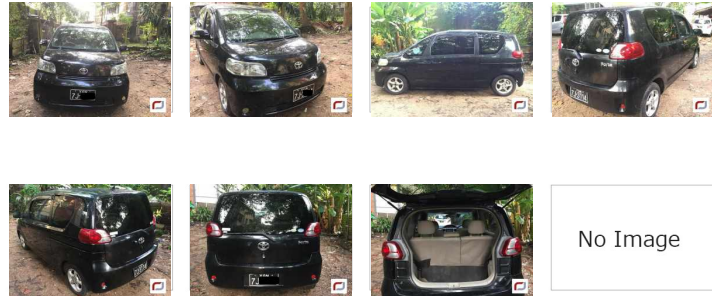

## Toyota Porte (2010)

158 Lks

With Licence(YGN)

### MILEAGE

81,000 km

### DRIVE

2WD