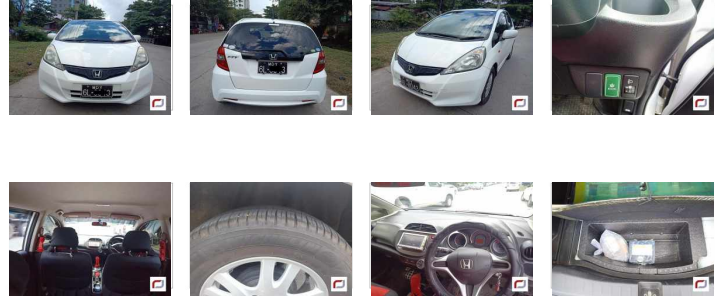

Honda Fit (2011)

179 Lks

With Licence(MDY)

MILEAGE

80,000 km

TRANSMISSION

Automatic

DRIVE

2WD

FUEL

Petrol

Until Sold

Updated: 11/01/2019

VEHICLE DETAILS

Serial No	00124194	Engine Power	1,300cc
Year	2011	Code	---
Color	pearl white	Licence	With Licence(MDY)
Steering	Right	Build Type	HATCHBACK
Licenseplate	(Black) MDY - 6L - ****	Town Ship	Other(Yangon)
Grade	---		

Optional

Standard features

Alloy Wheels

Comfort

A/C: Front
TV

Power Steering

Safety

Airbag: Driver
Anti-Lock Brake System