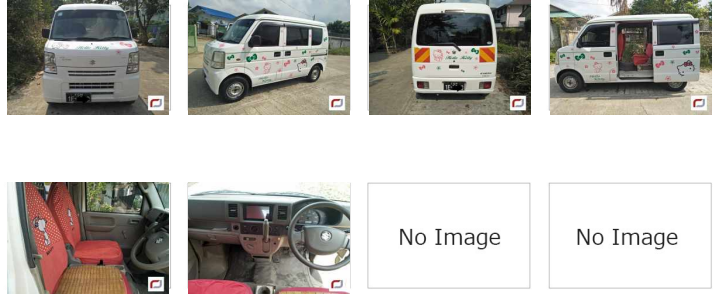

Suzuki Every (2008)

**114 Lks**  
With Licence(YGN)

**MILEAGE**  
130,000 km

**TRANSMISSION**  
Automatic

**DRIVE**  
2WD

**FUEL**  
Petrol

**L** Until Sold

Updated: 11/01/2019

**VEHICLE DETAILS**

<b>Serial No</b>	00124200	<b>Engine Power</b>	660cc
<b>Year</b>	2008	<b>Code</b>	---
<b>Color</b>	white	<b>Licence</b>	With Licence(YGN)
<b>Steering</b>	Right	<b>Build Type</b>	WAGON
<b>Licenseplate</b>	(Black) YGN - 1E - ****	<b>Town Ship</b>	Other(Yangon)
<b>Grade</b>	---		