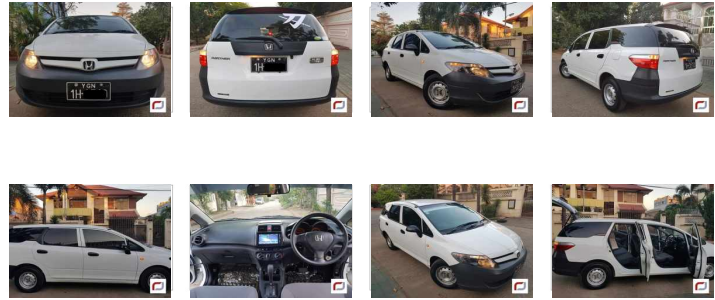

Honda Partner (2008)

173 Lks

With Licence(YGN)

MILEAGE
100,000 km

TRANSMISSION
Automatic

DRIVE
2WD

FUEL
Petrol

⌚ Until Sold

Updated: 11/02/2019

VEHICLE DETAILS

Serial No	00125176	Engine Power	1,500cc
Year	2008	Code	---
Color	pearl white	Licence	With Licence(YGN)
Steering	Right	Build Type	VAN
Licenseplate	(Black) YGN - 1H - ****	Town Ship	Other(Yangon)
Grade	---		

Optional

Standard features

Alloy Wheels

Comfort

A/C: Front Power Steering
TV

Safety

Airbag: Driver Airbag: Passenger
Anti-Lock Brake System Back camera

Windows