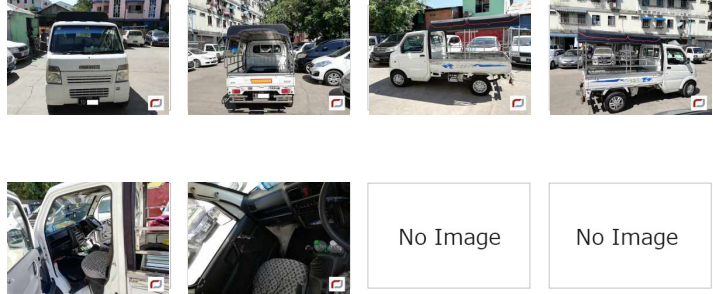

Suzuki Carry (2005)

82 Lks

With Licence(YGN)

No Image

No Image

MILEAGE

80,000 km

TRANSMISSION

Serial No 00125206

Engine Power 660cc

Year 2005

Code ---

Color white

Licence With Licence(YGN)

Steering Right

Build Type TRUCK

Licenseplate (Black) YGN - 1G - ****

Town Ship Other

Grade ---

Optional

Standard features

Comfort

A/C: Front

Power Steering