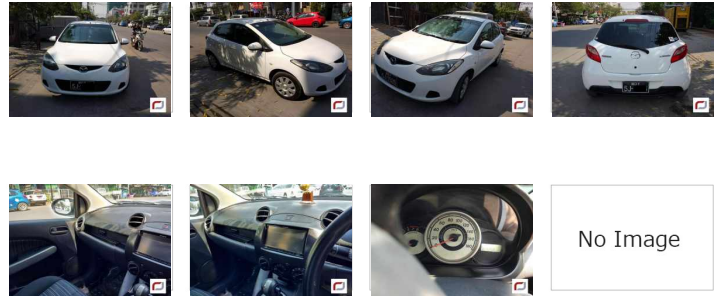

Mazda Demio (2010)

143 Lks

With Licence(MDY)

MILEAGE
159,000 km

TRANSMISSION
Automatic

DRIVE
2WD

FUEL
Petrol

Until Sold

Updated: 11/02/2019

VEHICLE DETAILS

Serial No	00125215	Engine Power	1,300cc
Year	2010	Code	---
Color	pearl white	Licence	With Licence(MDY)
Steering	Right	Build Type	HATCHBACK
Licenseplate	(Black) MDY - 5J - ****	Town Ship	Other(Mandalay)
Grade	---		