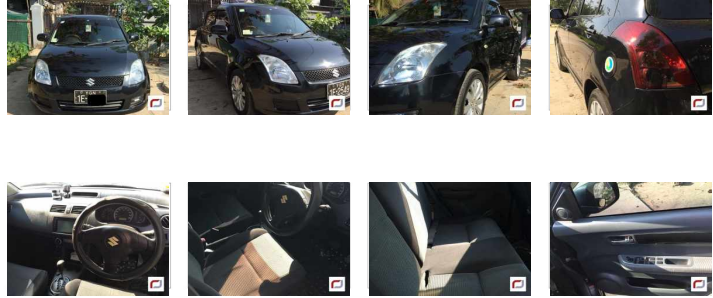

Suzuki Swift (2010)

130 Lks
With Licence(YGN)

MILEAGE
100,000 km

TRANSMISSION
Automatic

DRIVE
2WD

FUEL
Petrol

L Until Sold

Updated: 11/02/2019

VEHICLE DETAILS

Serial No	00125219	Engine Power	1,300cc
Year	2010	Code	---
Color	black	Licence	With Licence(YGN)
Steering	Right	Build Type	HATCHBACK
Licenseplate	(Black) YGN - 1E - ****	Town Ship	Other(Yangon)
Grade	---		

Optional

Standard features

Alloy Wheels

Comfort

A/C: Front Power Steering
TV

Safety

Airbag: Driver Airbag: Passenger
Anti-Lock Brake System Back camera

Windows