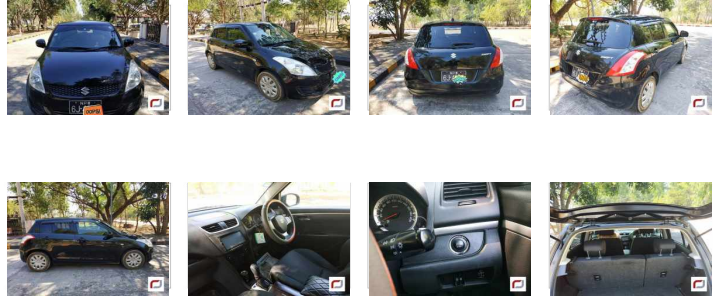

Suzuki Swift (2011)

155 Lks

With Licence(NPW)

MILEAGE
100,000 km

TRANSMISSION
Automatic

DRIVE
2WD

FUEL
Petrol

L Until Sold

Updated: 11/02/2019

VEHICLE DETAILS

Serial No	00125222	Engine Power	1,300cc
Year	2011	Code	---
Color	black	Licence	With Licence(NPW)
Steering	Right	Build Type	HATCHBACK
Licenseplate	(Black) NPW - 6J - ****	Town Ship	Other
Grade	---		

Optional

Standard features

Alloy Wheels

Comfort

A/C: Front Power Steering
TV

Safety

Airbag: Driver Airbag: Passenger
Anti-Lock Brake System Back camera

Windows