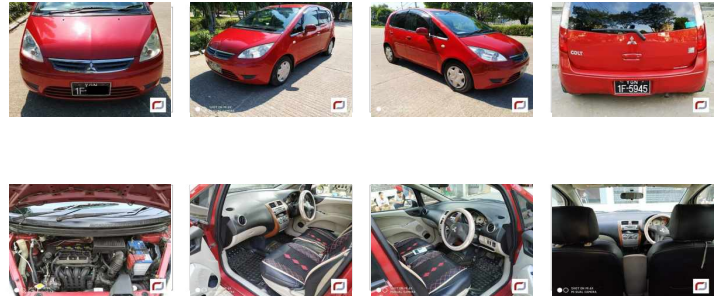

Mitsubishi Colt (2006)

113 Lks

With Licence(YGN)

MILEAGE

120,000 km

TRANSMISSION

Automatic

DRIVE

2WD

FUEL

Petrol

L Until Sold

Updated: 15/03/2019

VEHICLE DETAILS

Serial No	00126239	Engine Power	1,300cc
Year	2006	Code	---
Color	red	Licence	With Licence(YGN)
Steering	Right	Build Type	HATCHBACK
Licenseplate	(Black) YGN - 1F - ****	Town Ship	Other(Yangon)
Grade	---		