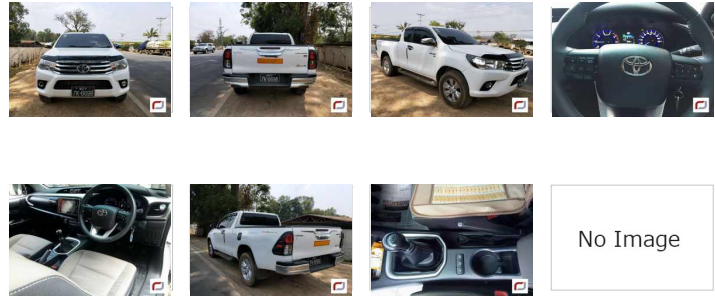

Toyota Hilux Revo (2015)

410 Lks

With Licence(MDY)

MILEAGE

50,000 km

TRANSMISSION

Manual

DRIVE

2WD

FUEL

Diesel

Until Sold

Updated: 13/05/2019

VEHICLE DETAILS

Serial No 00127370

Engine Power 2,800cc

Year 2015

Code Other(Hilux Revo)

Color white

Licence With Licence(MDY)

Steering Right

Build Type TRUCK

Licenseplate (Black) MDY - 7K - ****

Town Ship Other(Mandalay)