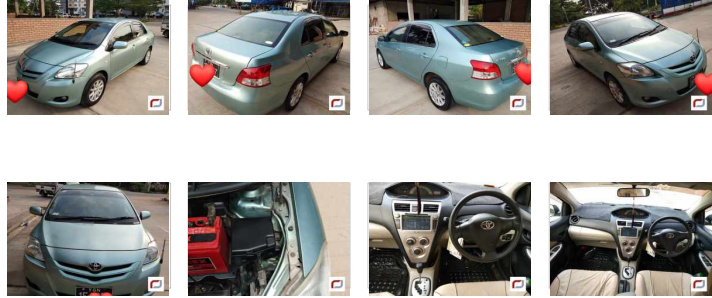

Toyota Belta (2007)

163 Lks

With Licence(YGN)

MILEAGE
110,000 km

TRANSMISSION
Automatic

DRIVE
2WD

FUEL
Petrol

Until Sold

Updated: 15/05/2019

VEHICLE DETAILS

Serial No	00127428	Engine Power	1,300cc
Year	2007	Code	---
Color	Other	Licence	With Licence(YGN)
Steering	Right	Build Type	SEDAN
Licenseplate	(Black) YGN - 1F - ****	Town Ship	Other(Yangon)
Grade	---		

Optional

Standard features

Alloy Wheels

Comfort

A/C: Front Power Steering
TV

Safety

Airbag: Driver Airbag: Passenger
Anti-Lock Brake System Back camera

Windows