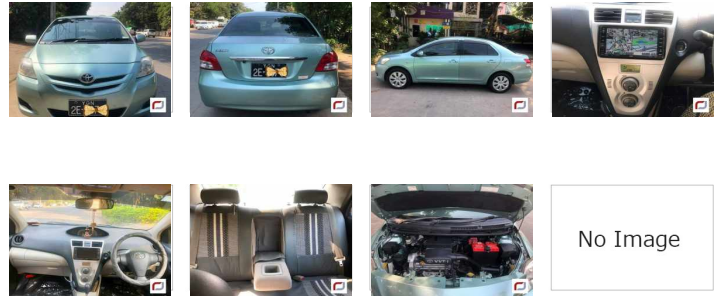

Toyota Belta (2007)

**173 Lks**  
With Licence(YGN)

**MILEAGE**  
1,000,000 km

**TRANSMISSION**  
Automatic

**DRIVE**  
2WD

**FUEL**  
Petrol

Until Sold

Updated: 15/05/2019

**VEHICLE DETAILS**

<b>Serial No</b>	00127429	<b>Engine Power</b>	1,300cc
<b>Year</b>	2007	<b>Code</b>	---
<b>Color</b>	Other	<b>Licence</b>	With Licence(YGN)
<b>Steering</b>	Right	<b>Build Type</b>	SEDAN
<b>Licenseplate</b>	(Black) YGN - 2E - ****	<b>Town Ship</b>	Other(Yangon)
<b>Grade</b>	---		

**Optional**

**Standard features**

Alloy Wheels

**Comfort**

A/C: Front  
TV  
Power Steering  
Push Start

**Safety**

Airbag: Driver  
Airbag: Passenger  
Anti-Lock Brake System  
Back camera

**Windows**