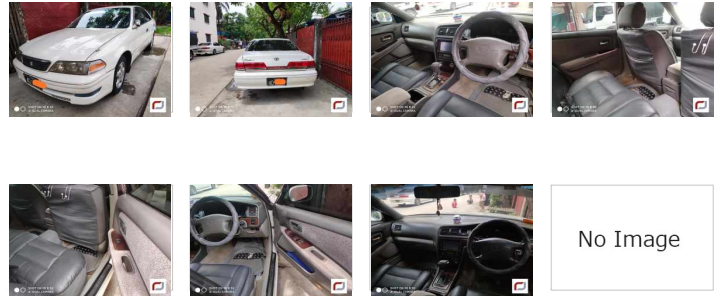

## Toyota Mark2 (Mark II) (1999)

**131 Lks**  
With Licence(YGN)

**MILEAGE**  
140,000 km

**TRANSMISSION**  
Automatic

**DRIVE**  
2WD

**FUEL**  
Petrol

Until Sold

Updated: 15/05/2019

### VEHICLE DETAILS

<b>Serial No</b>	00127430	<b>Engine Power</b>	2,000cc
<b>Year</b>	1999	<b>Code</b>	---
<b>Color</b>	pearl white	<b>Licence</b>	With Licence(YGN)
<b>Steering</b>	Right	<b>Build Type</b>	SEDAN
<b>Licenseplate</b>	(Black) YGN - 4D - ****	<b>Town Ship</b>	Other(Yangon)
<b>Grade</b>	---		

#### Comfort

A/C: Front  
TV

Power Steering