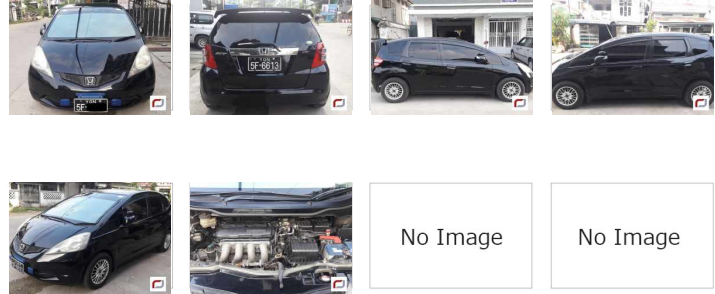

Honda Fit (2008)

162 Lks

With Licence(YGN)

No Image

No Image

MILEAGE
140,000 km

TRANSMISSION
Automatic

DRIVE
2WD

FUEL
Petrol

L Until Sold

Updated: 15/05/2019

VEHICLE DETAILS

Serial No	00127432	Engine Power	1,300cc
Year	2008	Code	GE6
Color	black	Licence	With Licence(YGN)
Steering	Right	Build Type	HATCHBACK
Licenseplate	(Black) YGN - 5F - ****	Town Ship	Other(Yangon)
Grade	---		