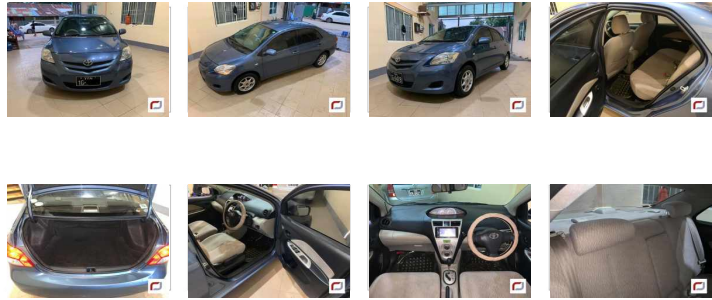

Toyota Belta (2007)

186 Lks
With Licence(YGN)

MILEAGE
120,000 km

TRANSMISSION
Automatic

DRIVE
2WD

FUEL
Petrol

L Until Sold

Updated: 12/06/2019

VEHICLE DETAILS

Serial No	00127873	Engine Power	1,300cc
Year	2007	Code	---
Color	Other	Licence	With Licence(YGN)
Steering	Right	Build Type	SEDAN
Licenseplate	(Black) YGN - 1G - ****	Town Ship	Other(Yangon)
Grade	---		

Optional

Standard features

Alloy Wheels

Comfort

A/C: Front Power Steering
TV

Safety

Airbag: Driver Airbag: Passenger
Anti-Lock Brake System Back camera

Windows