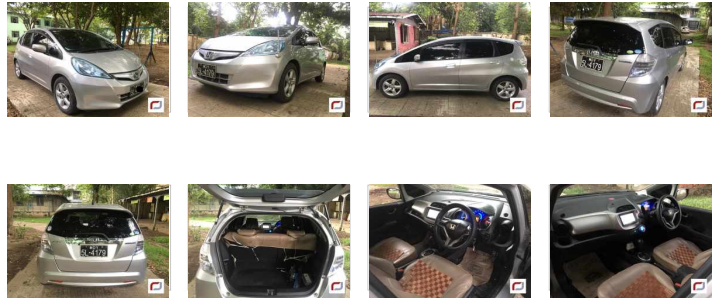

Honda Fit Hybrid (2010)

185 Lks

With Licence(MDY)

MILEAGE

70,000 km

TRANSMISSION

Automatic

DRIVE

2WD

FUEL

Petrol

Until Sold

Updated: 12/06/2019

VEHICLE DETAILS

Serial No	00127875	Engine Power	1,300cc
Year	2010	Code	GP1
Color	silver	Licence	With Licence(MDY)
Steering	Right	Build Type	HATCHBACK
Licenseplate	(Black) MDY - 5L - ****	Town Ship	Other(Yangon)
Grade	---		

Optional

Standard features

Alloy Wheels

Comfort

A/C: Front Power Steering
TV

Safety

Airbag: Driver Airbag: Passenger
Anti-Lock Brake System Back camera

Windows