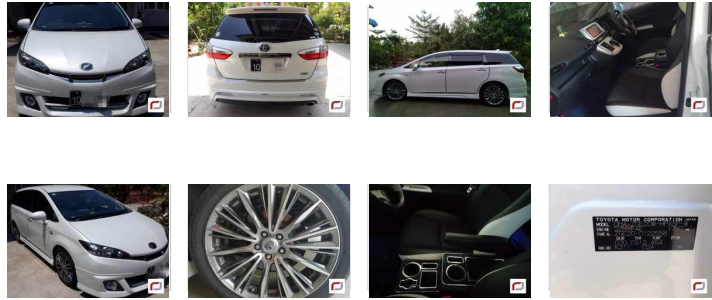

Toyota Wish (2011)

510 Lks
With Licence(YGN)

MILEAGE
46,500 km

TRANSMISSION
Automatic

DRIVE
2WD

FUEL
Petrol

L Until Sold

Updated: 02/07/2019

VEHICLE DETAILS

Serial No	00128127	Engine Power	1,800cc
Year	2011	Code	ZGE20W
Color	pearl white	Licence	With Licence(YGN)
Steering	Right	Build Type	SEDAN
Licenseplate	(Black) YGN - 1Q - ****	Town Ship	Tamwe
Grade	S grade		

Optional

Standard features

Back Tire Rear Spoiler
Alloy Wheels Leather Seats
Third Row Seats

Comfort

A/C: Front A/C: Rear
Power Locks Power Steering
Remote Keyless Entry TV
Push Start Smart Key

Safety

Airbag: Driver Airbag: Passenger
Airbag: Side Security Alarm
Anti-Lock Brake System Fog lights
Back camera