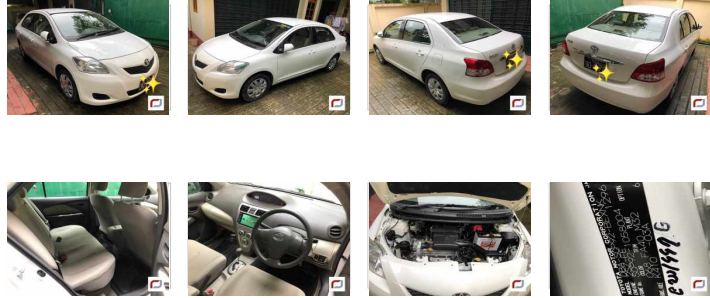

Toyota Belta (2009)

189 Lks

With Licence(YGN)

MILEAGE

70,000 km

TRANSMISSION

Automatic

DRIVE

2WD

FUEL

Petrol

Until Sold

Updated: 11/07/2019

VEHICLE DETAILS

Serial No	00128184	Engine Power	1,300cc
Year	2009	Code	---
Color	pearl white	Licence	With Licence(YGN)
Steering	Right	Build Type	SEDAN
Licenseplate	(Black) YGN - 9D - ****	Town Ship	Other(Yangon)
Grade	---		

Optional

Standard features

Alloy Wheels

Comfort

A/C: Front Power Steering
TV

Safety

Airbag: Driver Airbag: Passenger
Anti-Lock Brake System Back camera

Windows