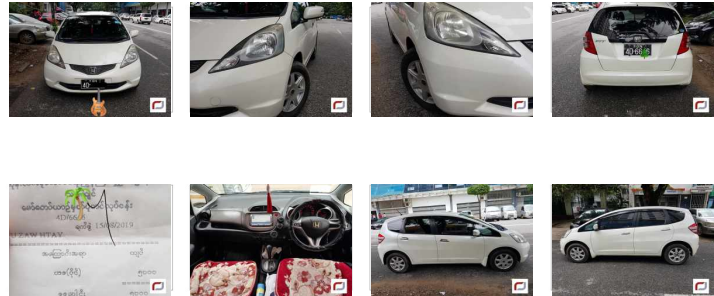

Honda Fit (2008)

**169 Lks**  
With Licence(YGN)

**MILEAGE**  
100,000 km

**TRANSMISSION**  
Automatic

**DRIVE**  
2WD

**FUEL**  
Petrol

**⌚** Until Sold

Updated: 16/08/2019

**VEHICLE DETAILS**

<b>Serial No</b>	00128527	<b>Engine Power</b>	1,300cc
<b>Year</b>	2008	<b>Code</b>	---
<b>Color</b>	white	<b>Licence</b>	With Licence(YGN)
<b>Steering</b>	Right	<b>Build Type</b>	HATCHBACK
<b>Licenseplate</b>	(Black) YGN - 4D - ****	<b>Town Ship</b>	Other(Yangon)
<b>Grade</b>	---		