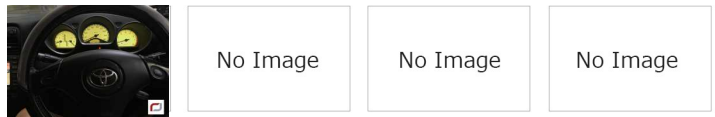

## Toyota Aristo (2003)

**250 Lks**  
With Licence(YGN)

**MILEAGE**  
90,000 km

**TRANSMISSION**  
Automatic

**DRIVE**  
2WD

**FUEL**  
Petrol

**⌚** Until Sold

Updated: 23/09/2019