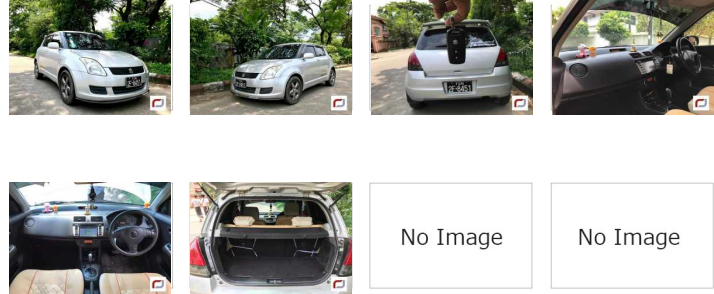

Suzuki Swift (2006)

**140 Lks**  
With Licence(YGN)

No Image

No Image

**MILEAGE**  
120,000 km

**TRANSMISSION**  
Automatic

**DRIVE**  
2WD

**FUEL**  
Petrol

**L** Until Sold

Updated: 30/09/2019

**VEHICLE DETAILS**

<b>Serial No</b>	00128687	<b>Engine Power</b>	1,300cc
<b>Year</b>	2006	<b>Code</b>	---
<b>Color</b>	silver	<b>Licence</b>	With Licence(YGN)
<b>Steering</b>	Right	<b>Build Type</b>	HATCHBACK
<b>Licenseplate</b>	(Black) YGN - 2F - ****	<b>Town Ship</b>	Other(Yangon)
<b>Grade</b>	---		